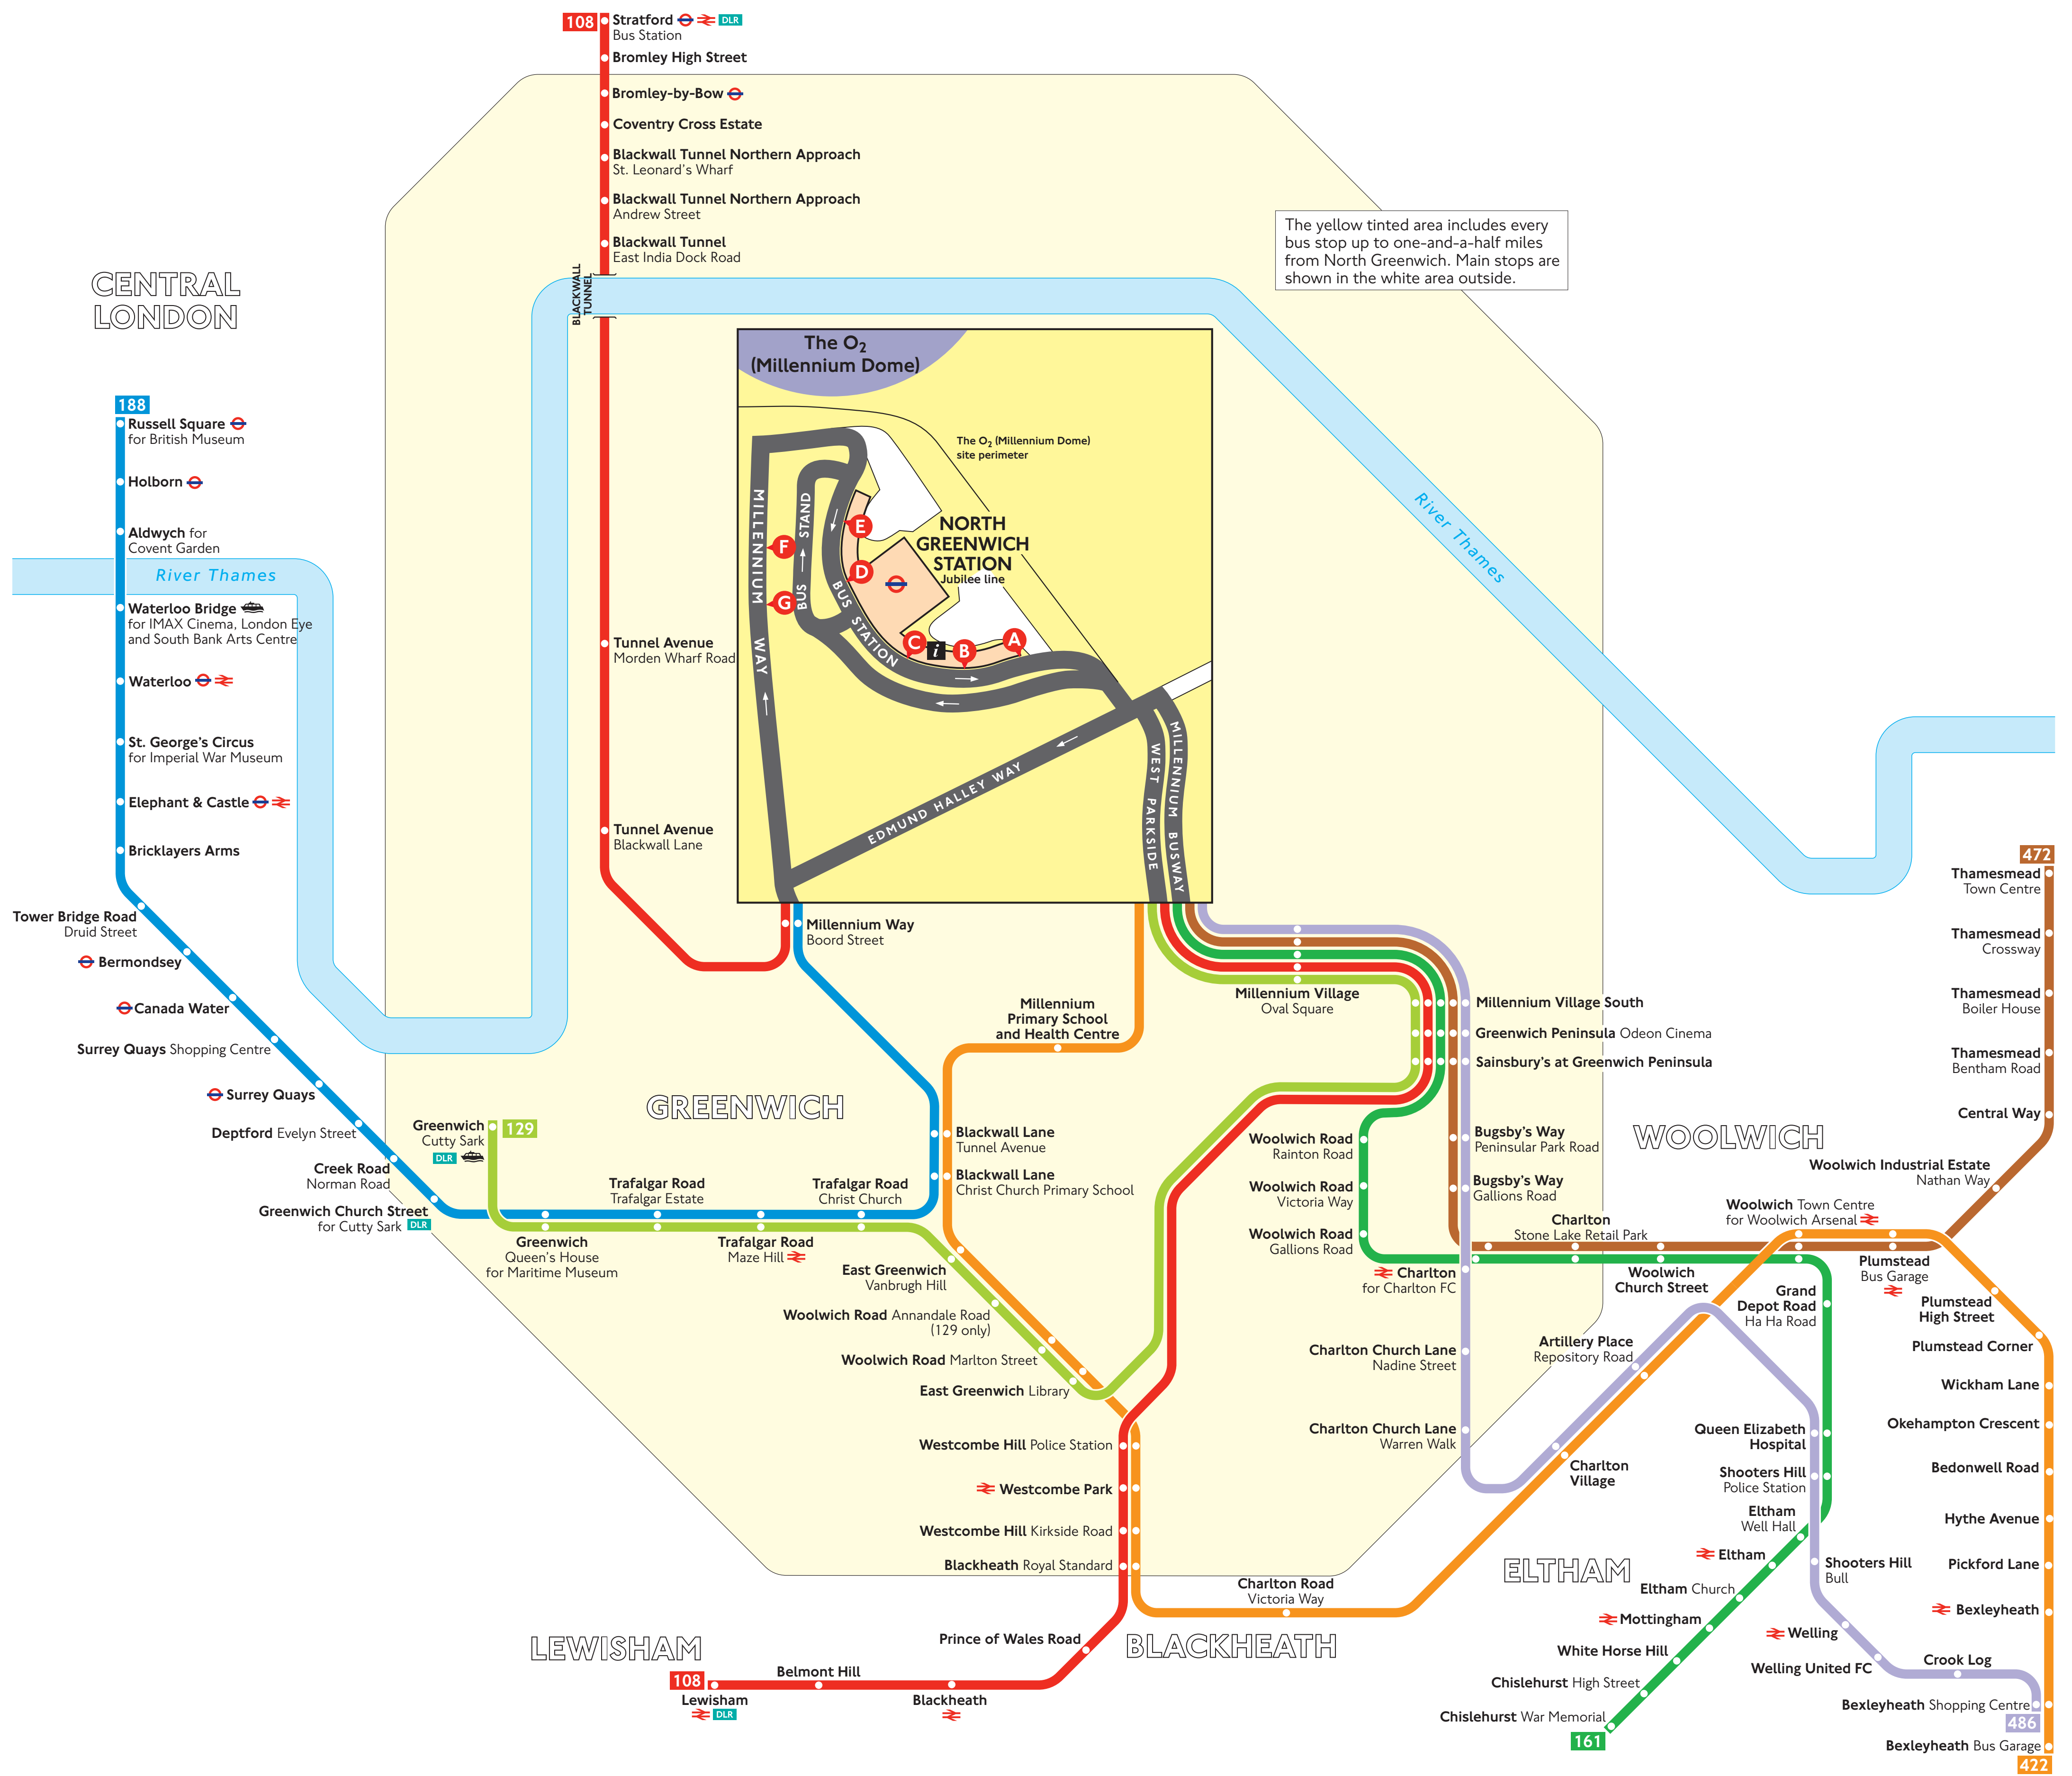

Buses from North Greenwich

Key

- Connections with Underground
- Connections with National Rail
- Connections with Docklands Light Railway
- Connections with river boats

Red discs show the bus stop you need for your chosen bus service. The disc **A** appears on the top of the bus stop in the street (see map of town centre in centre of diagram).

Route finder

Day buses including 24-hour services

| Bus route | Towards | Bus stops |
|------------|----------------|-----------|
| 108 | Lewisham | B |
| | Stratford | D |
| 129 | Greenwich | C |
| 161 | Chislehurst | A |
| 188 | Russell Square | C |
| 422 | Bexleyheath | B |
| 472 | Thamesmead | A |
| 486 | Bexleyheath | B |

| Destination | Bus routes | Bus stop |
|---|------------|----------|
| G | | |
| Grand Depot Road Ha Ha Road | 161 | A |
| Greenwich Cutty Sark | 129 | C |
| Greenwich | 129, 188 | C |
| Queen's House for Maritime Museum | 188 | C |
| Greenwich Church Street for Cutty Sark | 188 | C |
| H | | |
| Holborn | 188 | C |
| Hythe Avenue | 422 | B |
| I | | |
| Imperial War Museum | 188 | C |
| L | | |
| Lewisham | 108 | B |
| London Eye | 188 | C |
| M | | |
| Maze Hill | 129, 188 | C |
| Millennium Primary School and Health Centre | 422 | B |
| Millennium Village South and Oval Square | 108, 486 | B |
| | 129 | C |
| | 161, 472 | A |
| Millennium Way Boord Street | 108 | D |
| | 188 | C |
| Mottingham | 161 | A |
| O | | |
| Odeon Cinema (Greenwich Peninsula) | 108, 486 | B |
| | 129 | C |
| | 161, 472 | A |
| Okehampton Crescent | 422 | B |
| P | | |
| Pickford Lane (Bexleyheath) | 422 | B |
| Plumstead | 422 | B |
| | 472 | A |
| Plumstead Corner | 422 | B |
| Plumstead High Street | 422 | B |
| Prince of Wales Road | 108 | B |
| Q | | |
| Queen Elizabeth Hospital | 161 | A |
| | 486 | B |